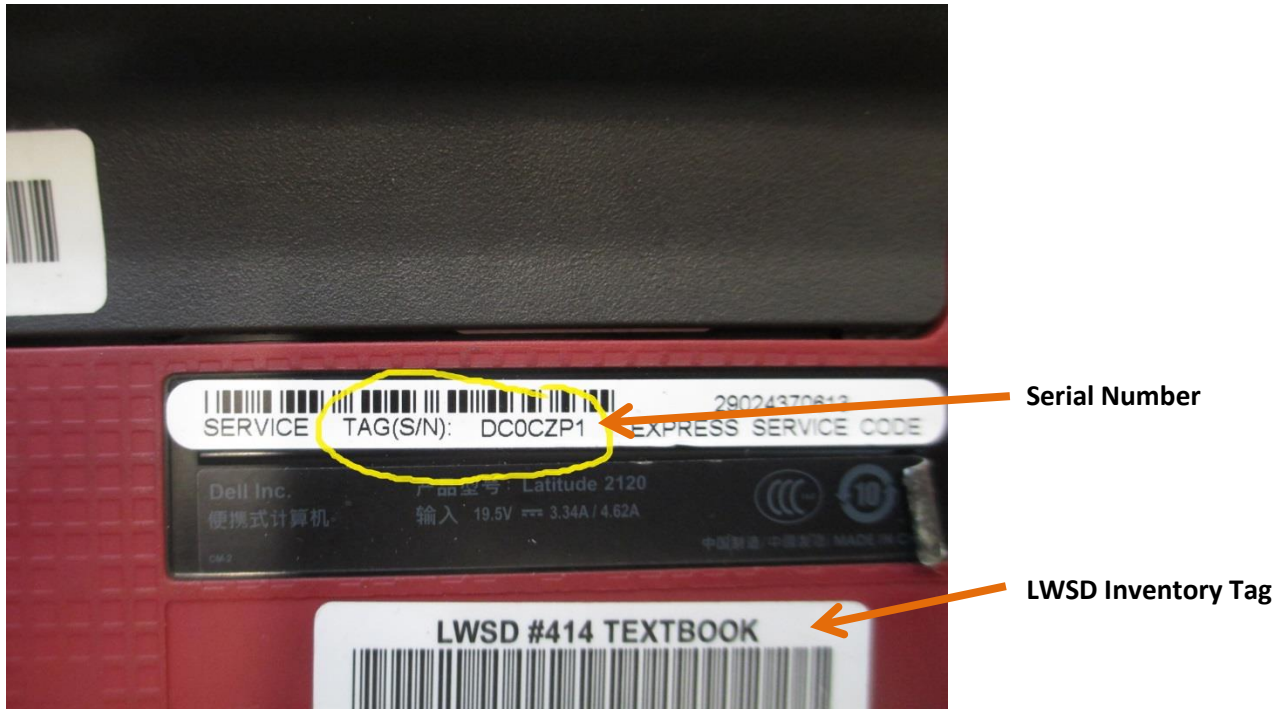

## EAS Netbook Serial Number Locations

**NOTE:** Be sure not to confuse the LWSD Inventory Tag w/ the serial number tag!

**Dell Latitude:** On underside near battery.

**Lenovo ThinkPad x131e:**

Look at the back (hinge) edge of the device: